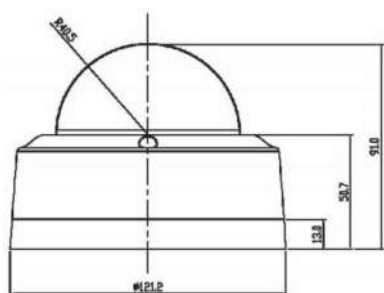

NETWORK IP CAMERA

HIP-HV224V5

2MP NETWORK IP IR VANDAL DOME CAMERA

STARVIS **H.265** **WDR**

Features

- Sony STARVIS 2.07MP Image Sensor
- Ultra low light color camera(0.01lux/F1.2)
- Triple codec(H.265, H.264, MJPEG)
- Triple Stream
- Max 30fps @ all resolution
- Support Onvif/PoE/External Video
- DOL True WDR
- IR LED : 24 units(20m)
- True Day & Night
- Motorized VF Lens 2.8~12mm
- 3-Axis Gimbal Bracket
- IP66 Weatherproof

Camera Specifications

IMAGE	Image Sensor	Sony Starvis 2.07MP(1/2.8) Image Sensor
	Scan System	Progressive Scan
	Total Pixels	1945(H) x 1109(V), 2.16 Mega Pixels
	Effective Pixels	1945(H) x 1097(V), 2.13 Mega Pixels
Function	Day & Night	Auto / Day(Color) / Night(BW), ICR Control
	Privacy Area	On / Off (16 Programmable Zones)
	Motion Detection	48 Zone (On/Off, 1~5Step), On / Off
	W D R	WDR, On / Off
	DNR	2DNR, 3DNR
	Defog	Detect foggy, On / Off
	Elec. Shutter	Auto(1/30~1/30000), Suppress Rolling, Manual
	White Balance	Auto / Push / Indoor / Outdoor / Fluorescent
Lens	Image Mirror	Normal/Mirror(H)/Flip(V)Both(HV)
	Focal Length	Motorized VF lens 2.8~12mm
IR LEDs	IR LEDs	24 units
Electrical	Power Supply	DC12[V] ±10% / Max 750mA
Environmental	Operating Temp.	-10°C ~ +50°C
	Preservation Temp.	-20°C ~ +60°C
	Humidity	0% ~ 80%
Mechanical	Weight.	Approx. 700g

Network Specifications

System	OS	Embedded Linux
Network	Interface	RJ45 10/100 Base-T PoE
	Protocol	TCP/IP,UDP/IP,RTP,RTSP,RTCP,NTP, HTTP,DHCP,FTP,SMTP,DNS,DDNS
	Onvif	ver2.4.2
	DDNS	iplinker.net
Video	Simultaneous Access	Max. 10 user
	Compress Format	H.265/H.264/MPEG4
	Resolution	1920x1080/1280x720/640x360/320x180
	Frame Rate	Max. 30fps @all resolution
Audio	Streaming	Triple Stream (Stream1,2,3) RTP/RTSP, UnicastRTP, Multicast RTP
	Compress Format	G.711 u-law
Event	Streaming	Two way
	Sensor In	1(NC/NO)
Web Browser	Alarm Out	1 (Digital Output, Open Collector)
	OS	Windows 7, 8, 10
	Manager	IE(over 11), Firefox, Safari, Opera
	Viewer	IE only (Active-X)

*Specification and Design are subject to change without notice